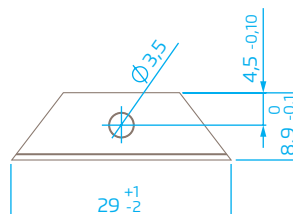

TECHNICAL DATA SHEET

TRAPEZOID BLADE NO. 78

TRAPEZOID BLADE NO. 78 from MARTOR is a high-quality blade made of steel. It is very sharp and has two cutting edges that can be used one after the other for a long service life. The blade is 29 mm long, 8.9 mm wide and 0.45 mm thick.

TRAPEZOID BLADE NO. 78 is available under order number 78.50 in a magazine of 10.

PRODUCT DETAILS

Order No.	NO. 78.50
Blade size (L x W)	29 x 8.9 mm
Material thickness	0.45 mm
Weight Blade	0.6 g
Basic material	Steel
Ground	2-sided ground-edge
Blade facets	Double bevel edge-ground
Blade characteristics	2-cutting edge blade

PACKAGING DETAILS

Packaging unit (PU)	10 in magazine
Size PU	66 x 25 x 18.5 mm
Weight PU	17.6 g
EAN Code PU	4002632911200
Quantity in outer pack	10 magazines
Size outer pack	188 x 69 x 27.5 mm
Weight outer pack	200 g
EAN Code outer pack	4002632962523
Customs tariff number	82119400